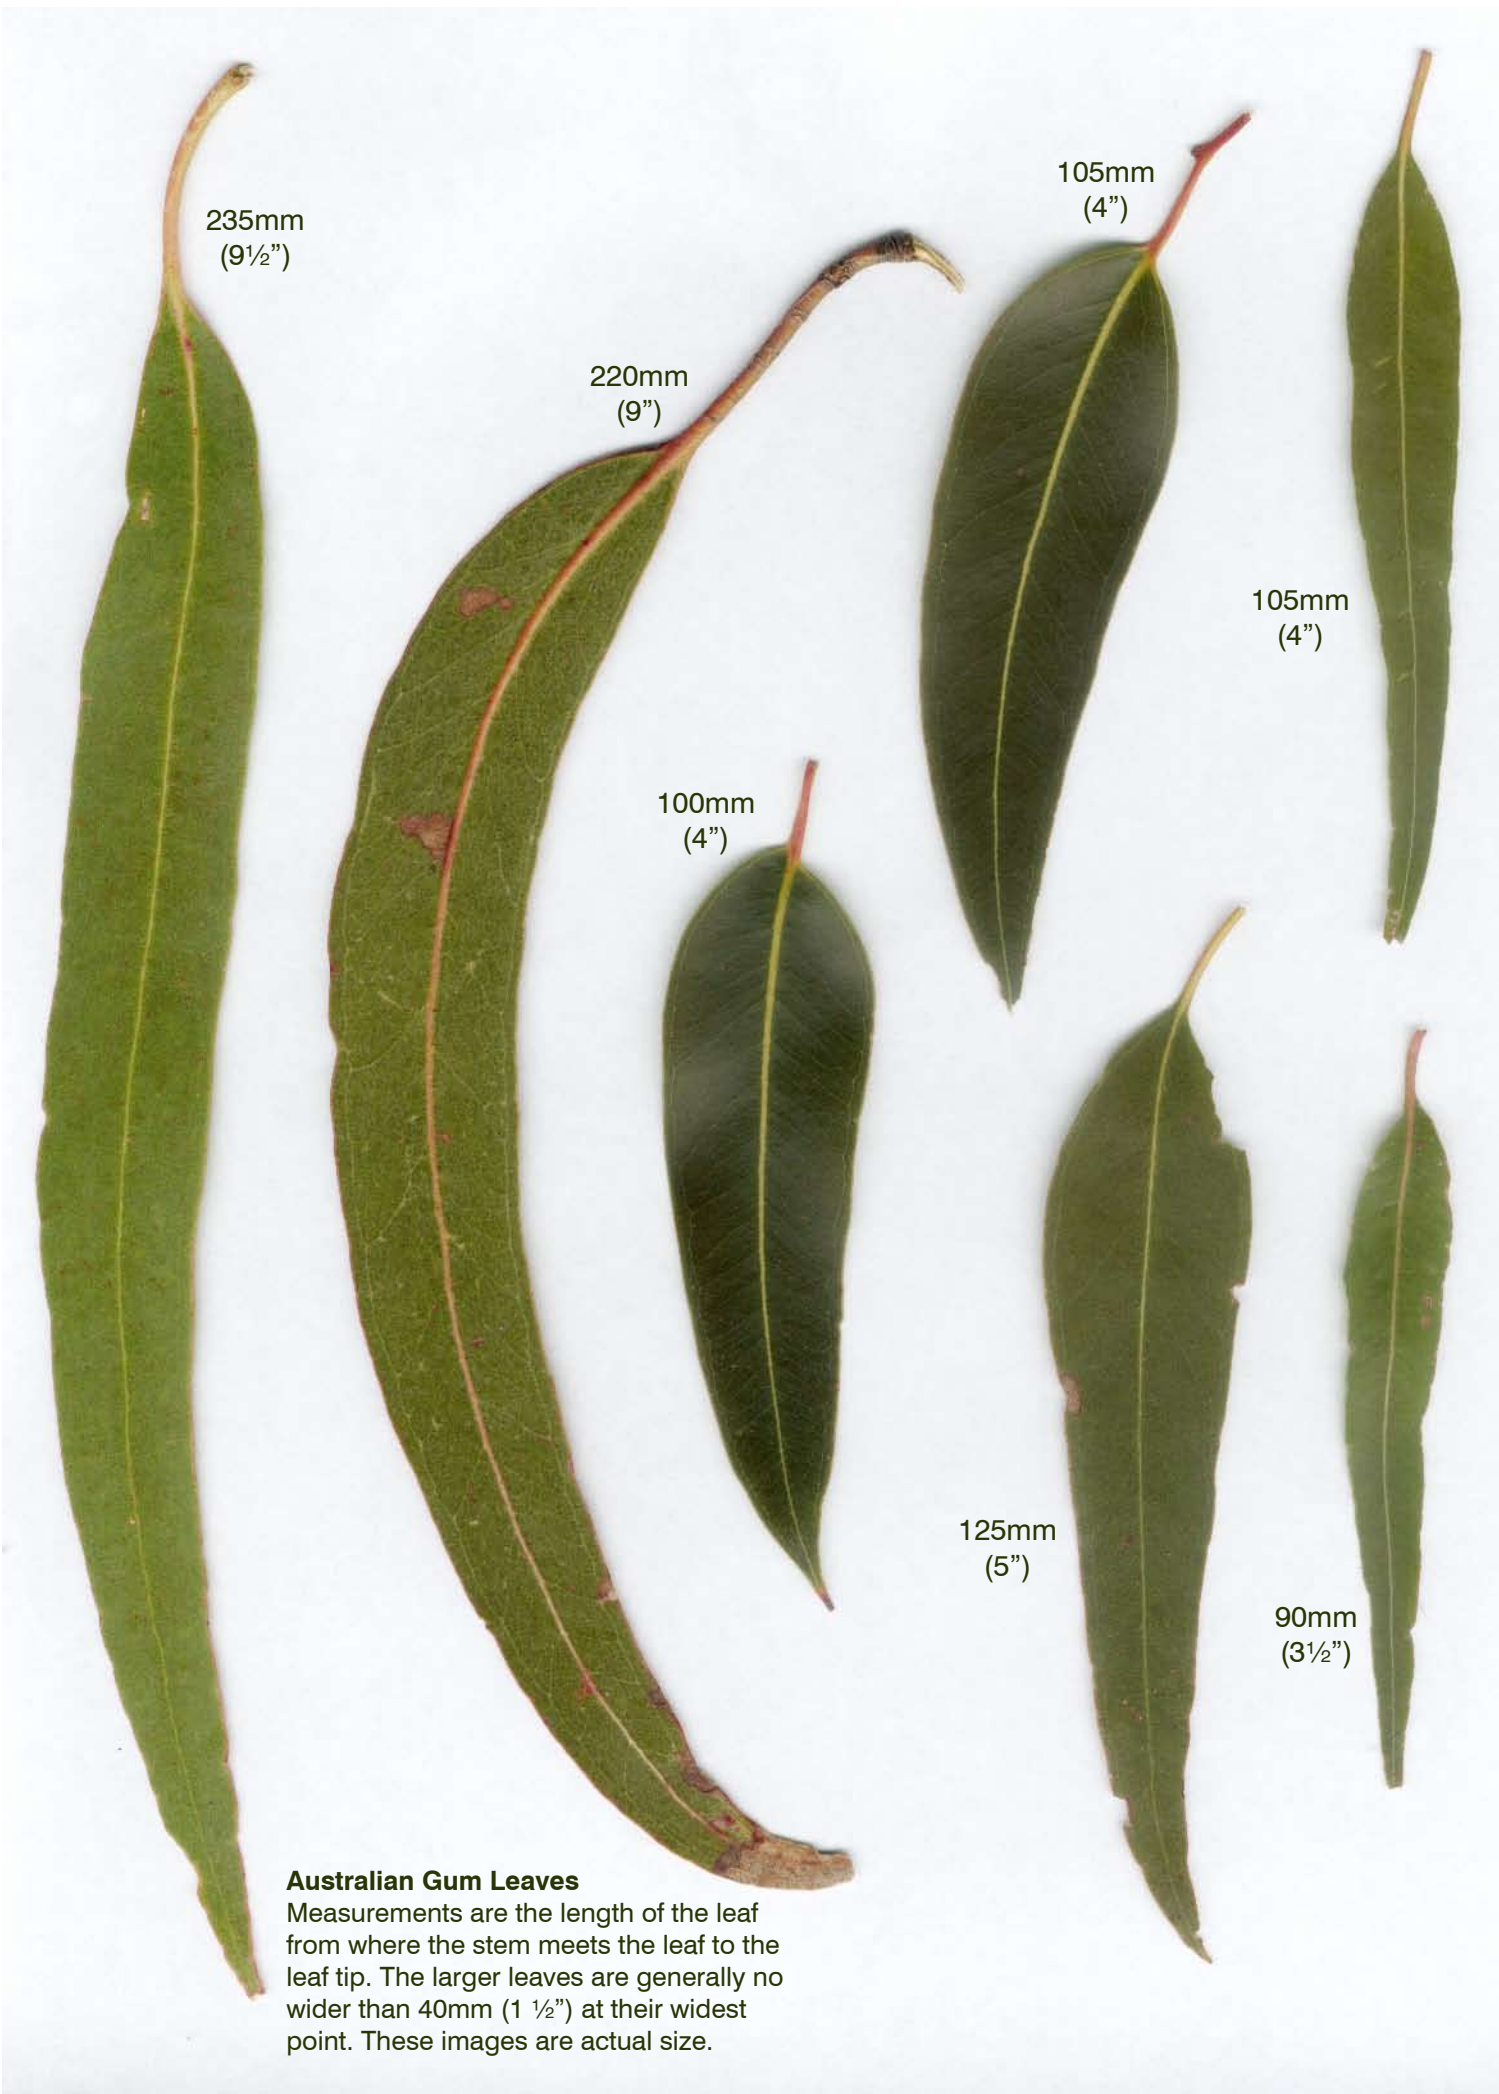

85mm
(3½")

90mm
(3½")

230–250mm
(9–10")

60mm
(2½")

65mm
(2½")

70mm
(2½")

Australian Gum Leaves

Measurements are the length of the leaf from where the stem meets the leaf to the leaf tip. The larger leaves are generally no wider than 40mm (1 ½") at their widest point. These images are actual size.

70mm
(2½")

Australian Gum Leaves

Measurements are the length of the leaf from where the stem meets the leaf to the leaf tip. The larger leaves are generally no wider than 40mm (1 ½") at their widest point. These images are actual size.

235mm
(9½")

220mm
(9")

105mm
(4")

105mm
(4")

100mm
(4")

125mm
(5")

90mm
(3½")

Australian Gum Leaves

Measurements are the length of the leaf from where the stem meets the leaf to the leaf tip. The larger leaves are generally no wider than 40mm (1 ½") at their widest point. These images are actual size.