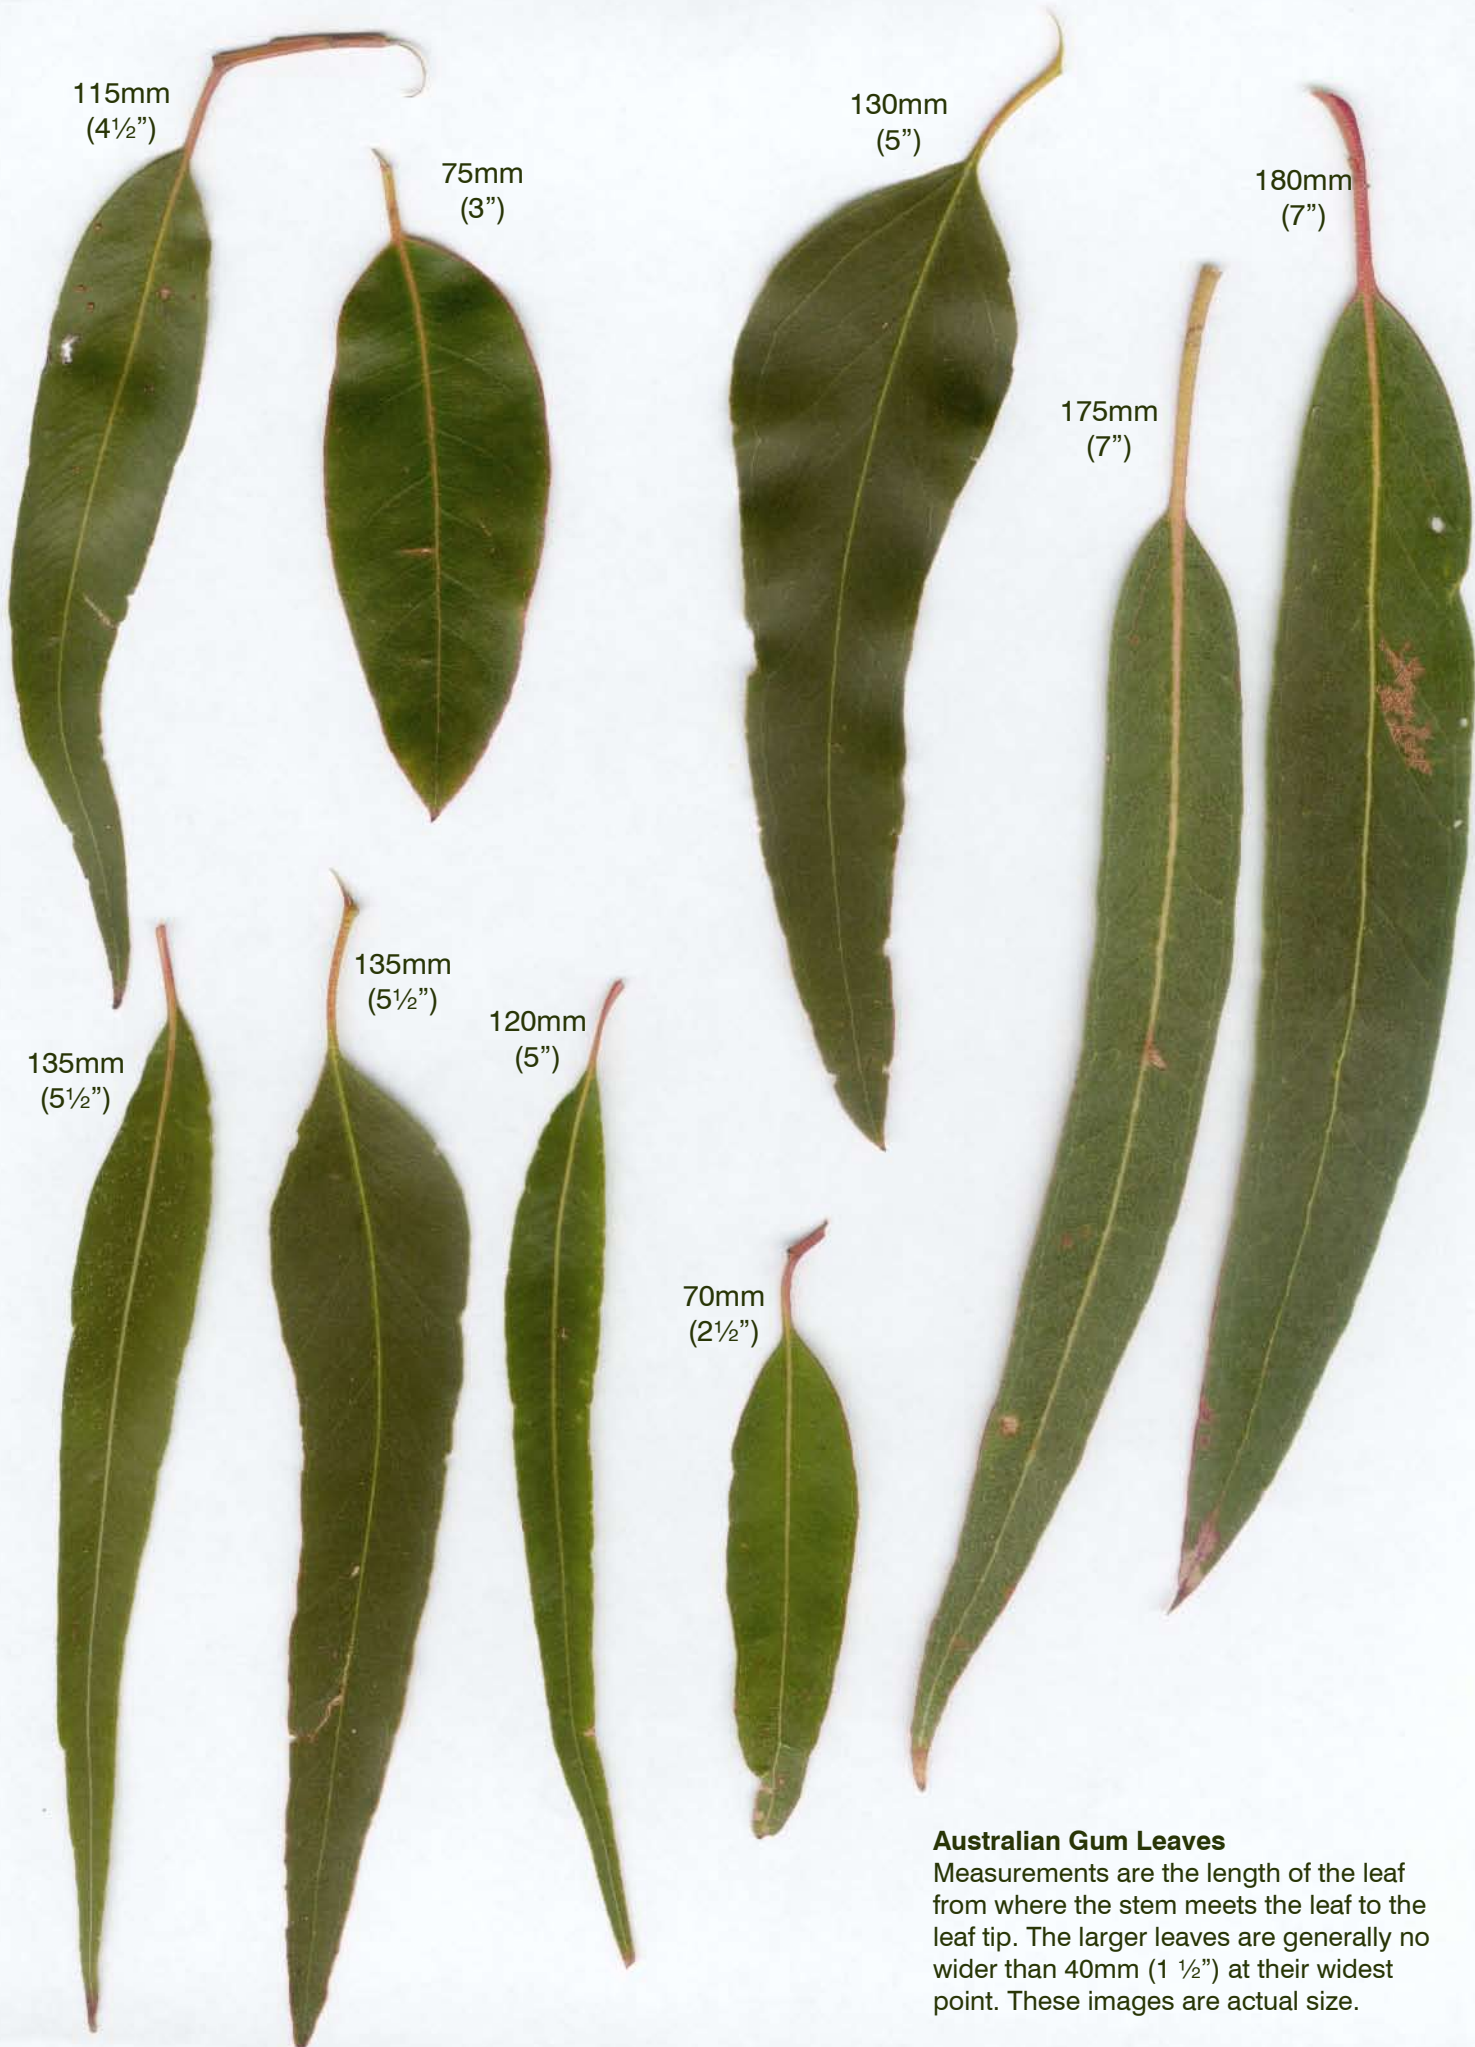

85mm
(3½")

90mm
(3½")

230–250mm
(9–10")

60mm
(2½")

65mm
(2½")

70mm
(2½")

Australian Gum Leaves

Measurements are the length of the leaf from where the stem meets the leaf to the leaf tip. The larger leaves are generally no wider than 40mm (1 ½") at their widest point. These images are actual size.

70mm
(2½")

Australian Gum Leaves

Measurements are the length of the leaf from where the stem meets the leaf to the leaf tip. The larger leaves are generally no wider than 40mm (1 ½") at their widest point. These images are actual size.

235mm
(9½")

220mm
(9")

105mm
(4")

105mm
(4")

100mm
(4")

125mm
(5")

90mm
(3½")

Australian Gum Leaves

Measurements are the length of the leaf from where the stem meets the leaf to the leaf tip. The larger leaves are generally no wider than 40mm (1 ½") at their widest point. These images are actual size.