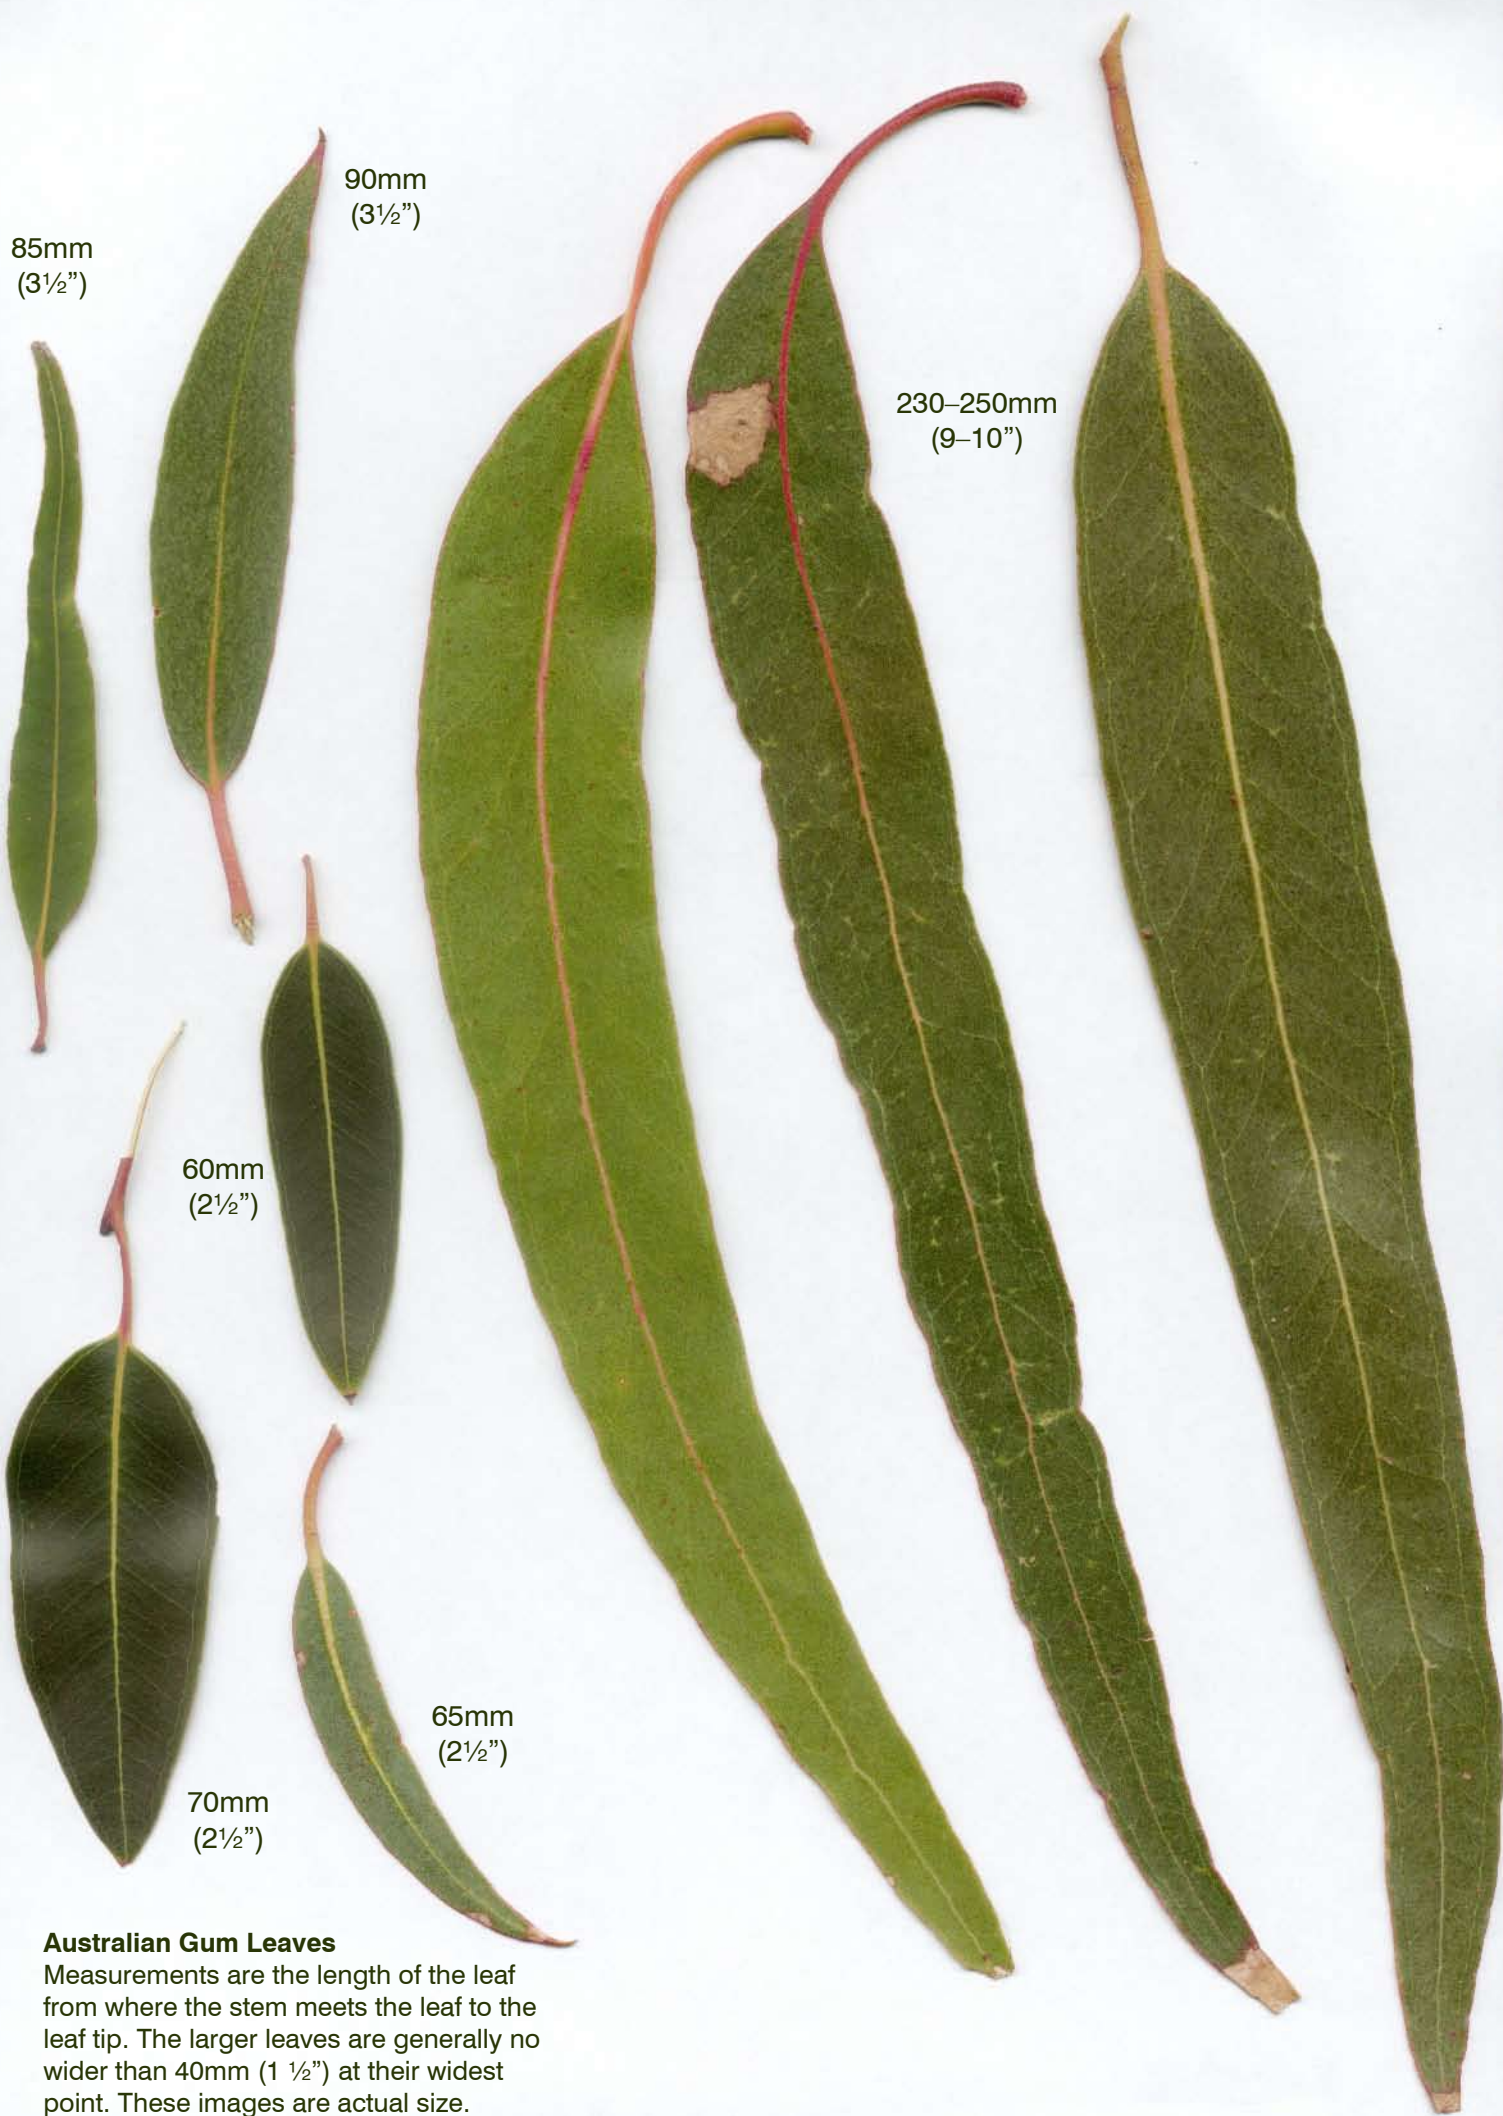

85mm
(3½")

90mm
(3½")

230–250mm
(9–10")

60mm
(2½")

65mm
(2½")

70mm
(2½")

Australian Gum Leaves

Measurements are the length of the leaf from where the stem meets the leaf to the leaf tip. The larger leaves are generally no wider than 40mm (1 ½") at their widest point. These images are actual size.

70mm
(2½")

Australian Gum Leaves

Measurements are the length of the leaf from where the stem meets the leaf to the leaf tip. The larger leaves are generally no wider than 40mm (1 ½") at their widest point. These images are actual size.

235mm
(9½")

220mm
(9")

105mm
(4")

105mm
(4")

100mm
(4")

125mm
(5")

90mm
(3½")

Australian Gum Leaves

Measurements are the length of the leaf from where the stem meets the leaf to the leaf tip. The larger leaves are generally no wider than 40mm (1 ½") at their widest point. These images are actual size.